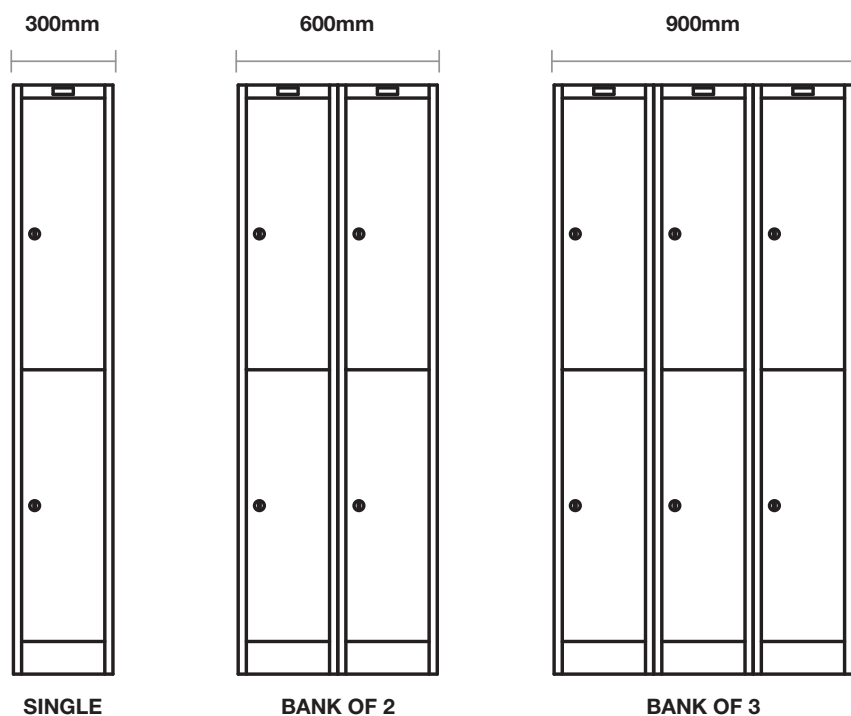

Technical specifications

Height	1800
Width	300, 375 mm
Depth	457 mm
Configurations	
– Door	1- 4 Doors, 2 Stepped Door
– Banks	Single, Double and Triple Banks Alternatively Bank Lockers on site to your desired configuration
Locking Mechanism	
3 Locking Options	– Latchlock – Cam (key) lock – Three Point Locking
Accessories	
– 1 Tier	– Mirror and coat rail
– 2 Tier	– Mirrors and coat rails
– 2 Step	– Coat rail

Configurations - 300mm lockers

Configurations - 375mm lockers

All dimensions are nominal.

Configurations - 300mm lockers

Configurations - 375mm lockers

3 tier lockers

Configurations - 300mm lockers

Configurations - 375mm lockers

Configurations - 300mm lockers

Configurations - 375mm lockers

All dimensions are nominal.

2 step lockers

Configurations - 375mm lockers