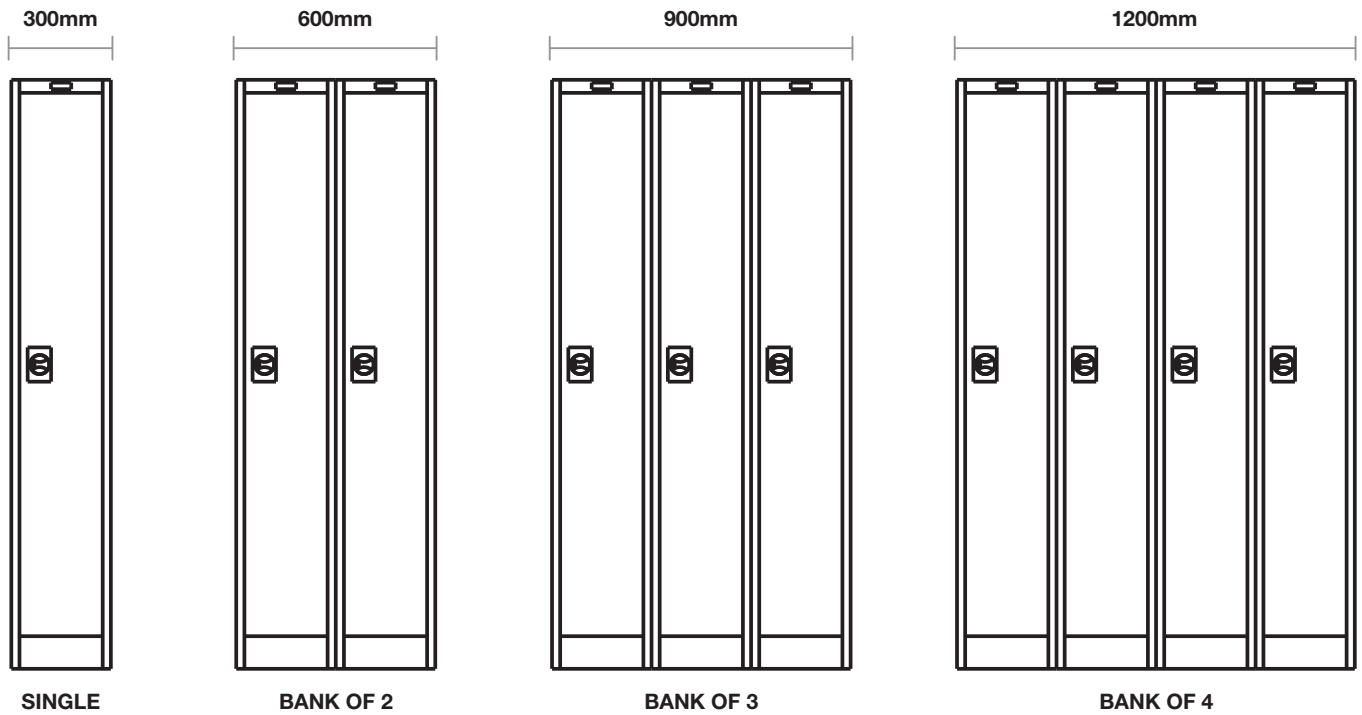

1 tier lockers

Configurations - 300mm lockers