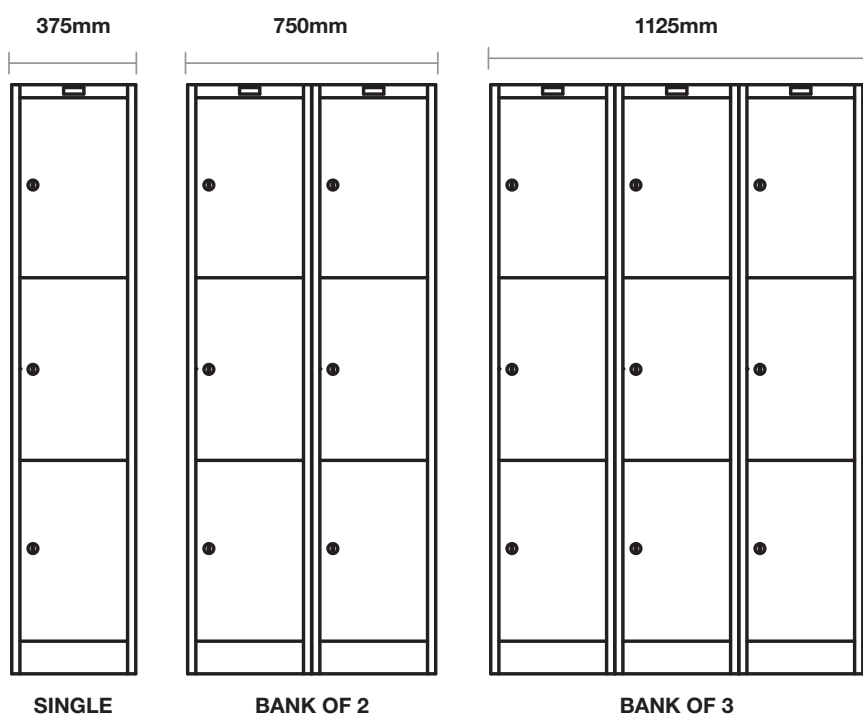

Technical specifications

Height	1800
Width	300, 375 mm
Depth	457 mm
Configurations	
– Door	1- 4 Doors, 2 Stepped Door
– Banks	Single, Double and Triple Banks Alternatively Bank Lockers on site to your desired configuration
Locking Mechanism	
3 Locking Options	– Latchlock – Cam (key) lock – Three Point Locking
Accessories	
– 1 Tier	– Mirror and coat rail
– 2 Tier	– Mirrors and coat rails
– 2 Step	– Coat rail

Configurations - 300mm lockers

Configurations - 375mm lockers

All dimensions are nominal.

Configurations - 300mm lockers

Configurations - 375mm lockers

3 tier lockers

Configurations - 300mm lockers

Configurations - 375mm lockers

Configurations - 300mm lockers

Configurations - 375mm lockers

All dimensions are nominal.

2 step lockers

Configurations - 375mm lockers