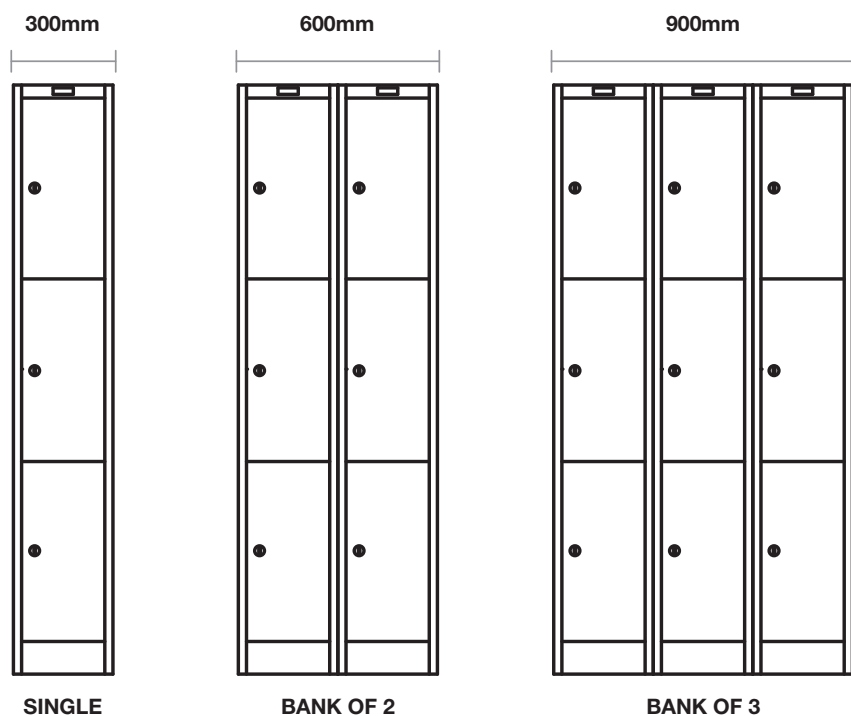

Technical specifications

Height	1800
Width	300, 375 mm
Depth	457 mm
Configurations	
– Door	1- 4 Doors, 2 Stepped Door
– Banks	Single, Double and Triple Banks Alternatively Bank Lockers on site to your desired configuration
Locking Mechanism	
3 Locking Options	– Latchlock – Cam (key) lock – Three Point Locking
Accessories	
– 1 Tier	– Mirror and coat rail
– 2 Tier	– Mirrors and coat rails
– 2 Step	– Coat rail

Configurations - 300mm lockers

Configurations - 375mm lockers

All dimensions are nominal.

Configurations - 300mm lockers

Configurations - 375mm lockers

3 tier lockers

Configurations - 300mm lockers

Configurations - 375mm lockers

Configurations - 300mm lockers

Configurations - 375mm lockers

All dimensions are nominal.

2 step lockers

Configurations - 375mm lockers