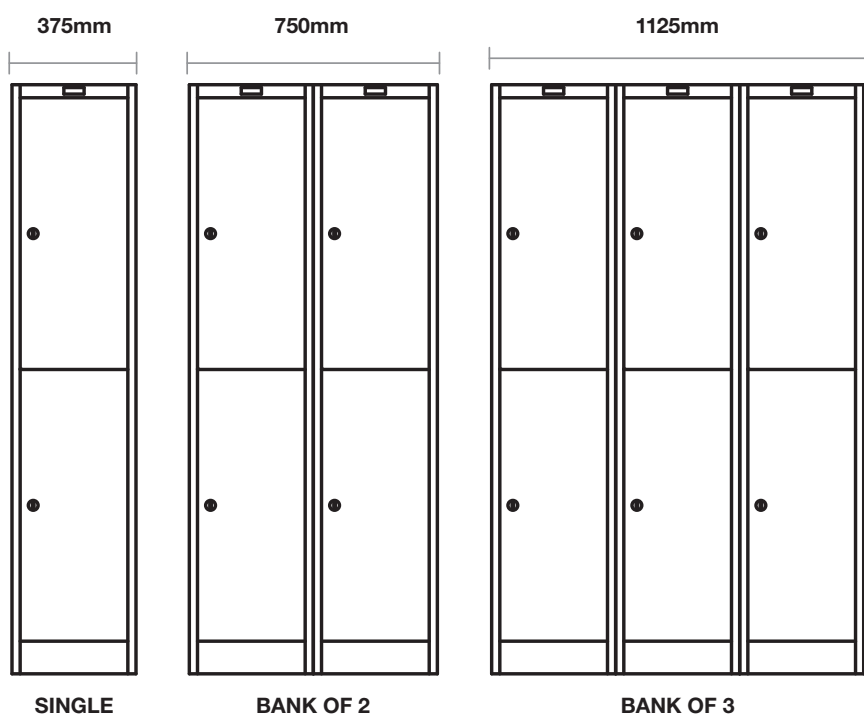

Technical specifications

Height	1800
Width	300, 375 mm
Depth	457 mm
Configurations	
– Door	1- 4 Doors, 2 Stepped Door
– Banks	Single, Double and Triple Banks Alternatively Bank Lockers on site to your desired configuration
Locking Mechanism	
3 Locking Options	– Latchlock – Cam (key) lock – Three Point Locking
Accessories	
– 1 Tier	– Mirror and coat rail
– 2 Tier	– Mirrors and coat rails
– 2 Step	– Coat rail

Code	Height	Width	Depth
4 tier locker			
175552	1800mm	300mm	457mm
175552L	1800mm	300mm	457mm
175552/2	1800mm	600mm	457mm
175552/3	1800mm	900mm	457mm
175552/4	1800mm	1200mm	457mm
175552L/2	1800mm	600mm	457mm
175552L/3	1800mm	900mm	457mm
175552L/4	1800mm	1200mm	457mm
175555	1800mm	375mm	457mm
175555L	1800mm	375mm	457mm
175555/2	1800mm	750mm	457mm
175555/3	1800mm	1125mm	457mm
175555L/2	1800mm	750mm	457mm
175555L/3	1800mm	1125mm	457mm
2 step locker			
175556	1800mm	375mm	457mm
175556L	1800mm	375mm	457mm
175556/2	1800mm	750mm	457mm
175556/3	1800mm	1125mm	457mm
175556L/2	1800mm	750mm	457mm
175556L/3	1800mm	1125mm	457mm

Configurations - 300mm lockers

Configurations - 375mm lockers

All dimensions are nominal.

Configurations - 300mm lockers

Configurations - 375mm lockers

3 tier lockers

Configurations - 300mm lockers

Configurations - 375mm lockers

Configurations - 300mm lockers

Configurations - 375mm lockers

All dimensions are nominal.

2 step lockers

Configurations - 375mm lockers