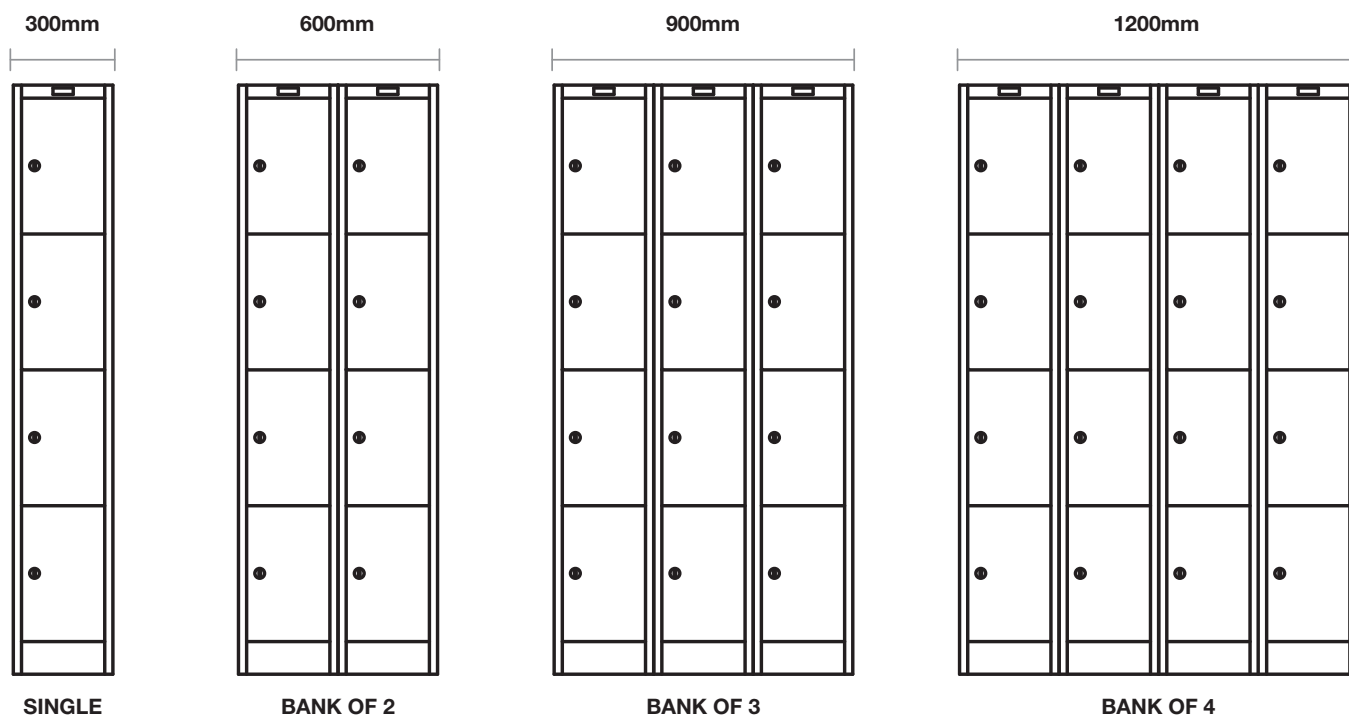

Technical specifications

Height	1800
Width	300, 375 mm
Depth	457 mm
Configurations	
– Door	1- 4 Doors, 2 Stepped Door
– Banks	Single, Double and Triple Banks Alternatively Bank Lockers on site to your desired configuration
Locking Mechanism	
3 Locking Options	– Latchlock – Cam (key) lock – Three Point Locking
Accessories	
– 1 Tier	– Mirror and coat rail
– 2 Tier	– Mirrors and coat rails
– 2 Step	– Coat rail

Configurations - 300mm lockers

Configurations - 375mm lockers

All dimensions are nominal.

Configurations - 300mm lockers

Configurations - 375mm lockers

3 tier lockers

Configurations - 300mm lockers

Configurations - 375mm lockers

Configurations - 300mm lockers

Configurations - 375mm lockers

All dimensions are nominal.

2 step lockers

Configurations - 375mm lockers