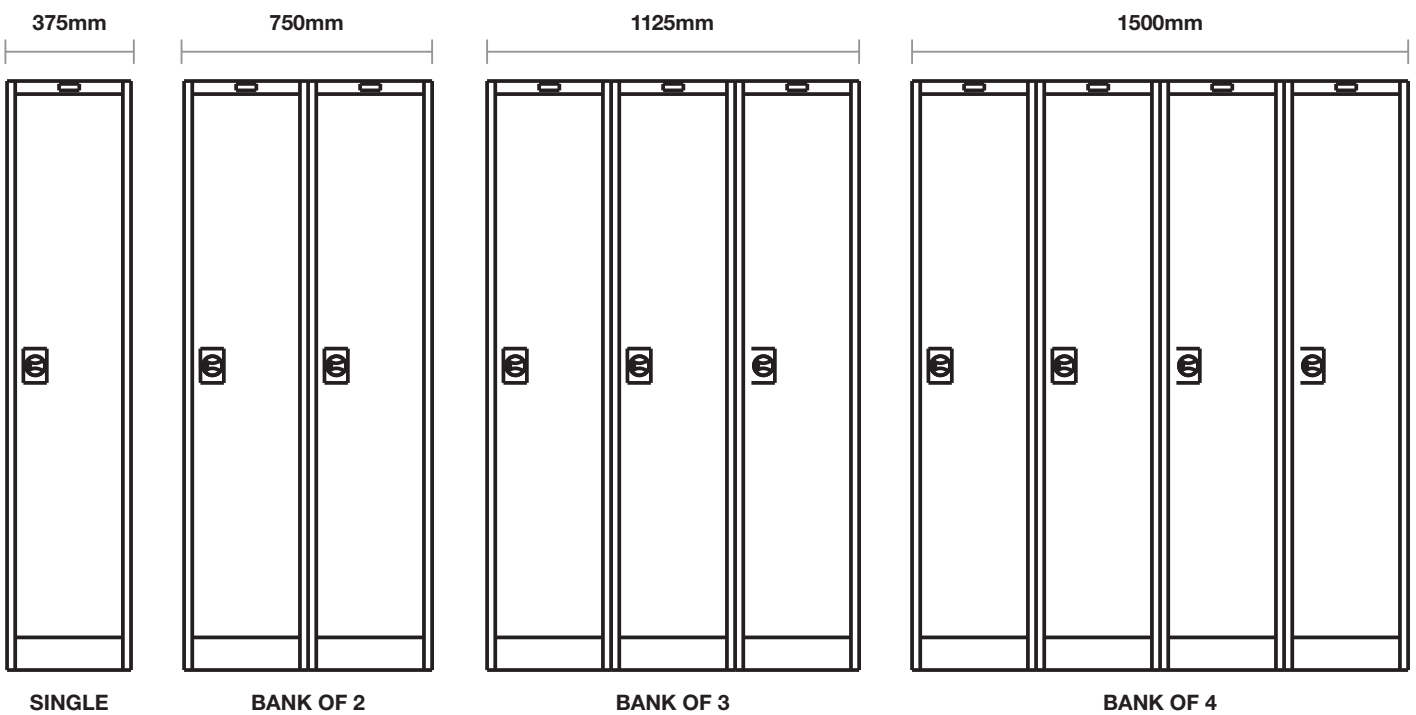

Technical specifications

Height	1800
Width	300, 375 mm
Depth	457 mm
Configurations	
– Door	1- 4 Doors, 2 Stepped Door
– Banks	Single, Double and Triple Banks Alternatively Bank Lockers on site to your desired configuration
Locking Mechanism	
3 Locking Options	– Latchlock – Cam (key) lock – Three Point Locking
Accessories	
– 1 Tier	– Mirror and coat rail
– 2 Tier	– Mirrors and coat rails
– 2 Step	– Coat rail

Code	Height	Width	Depth
4 tier locker			
175552	1800mm	300mm	457mm
175552L	1800mm	300mm	457mm
175552/2	1800mm	600mm	457mm
175552/3	1800mm	900mm	457mm
175552/4	1800mm	1200mm	457mm
175552L/2	1800mm	600mm	457mm
175552L/3	1800mm	900mm	457mm
175552L/4	1800mm	1200mm	457mm
175555	1800mm	375mm	457mm
175555L	1800mm	375mm	457mm
175555/2	1800mm	750mm	457mm
175555/3	1800mm	1125mm	457mm
175555L/2	1800mm	750mm	457mm
175555L/3	1800mm	1125mm	457mm
2 step locker			
175556	1800mm	375mm	457mm
175556L	1800mm	375mm	457mm
175556/2	1800mm	750mm	457mm
175556/3	1800mm	1125mm	457mm
175556L/2	1800mm	750mm	457mm
175556L/3	1800mm	1125mm	457mm

Configurations - 300mm lockers

Configurations - 375mm lockers

All dimensions are nominal.

Configurations - 300mm lockers

Configurations - 375mm lockers

3 tier lockers

Configurations - 300mm lockers

Configurations - 375mm lockers