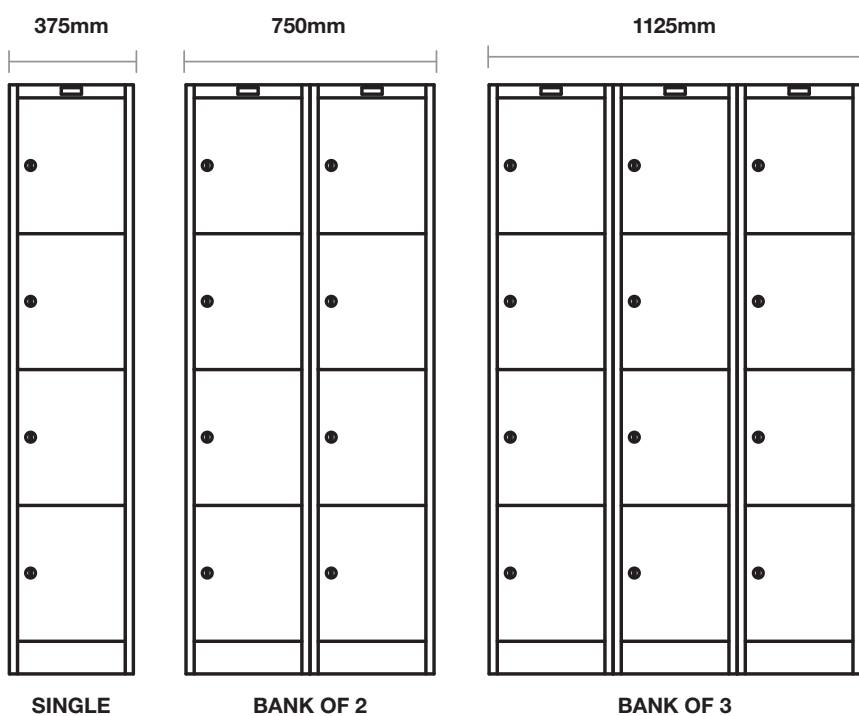

Technical specifications

Height	1800
Width	300, 375 mm
Depth	457 mm
Configurations	
– Door	1- 4 Doors, 2 Stepped Door
– Banks	Single, Double and Triple Banks Alternatively Bank Lockers on site to your desired configuration
Locking Mechanism	
3 Locking Options	– Latchlock – Cam (key) lock – Three Point Locking
Accessories	
– 1 Tier	– Mirror and coat rail
– 2 Tier	– Mirrors and coat rails
– 2 Step	– Coat rail

Configurations - 300mm lockers

Configurations - 375mm lockers

All dimensions are nominal.

Configurations - 300mm lockers

Configurations - 375mm lockers

3 tier lockers

Configurations - 300mm lockers

Configurations - 375mm lockers

Configurations - 300mm lockers

Configurations - 375mm lockers

All dimensions are nominal.

2 step lockers

Configurations - 375mm lockers